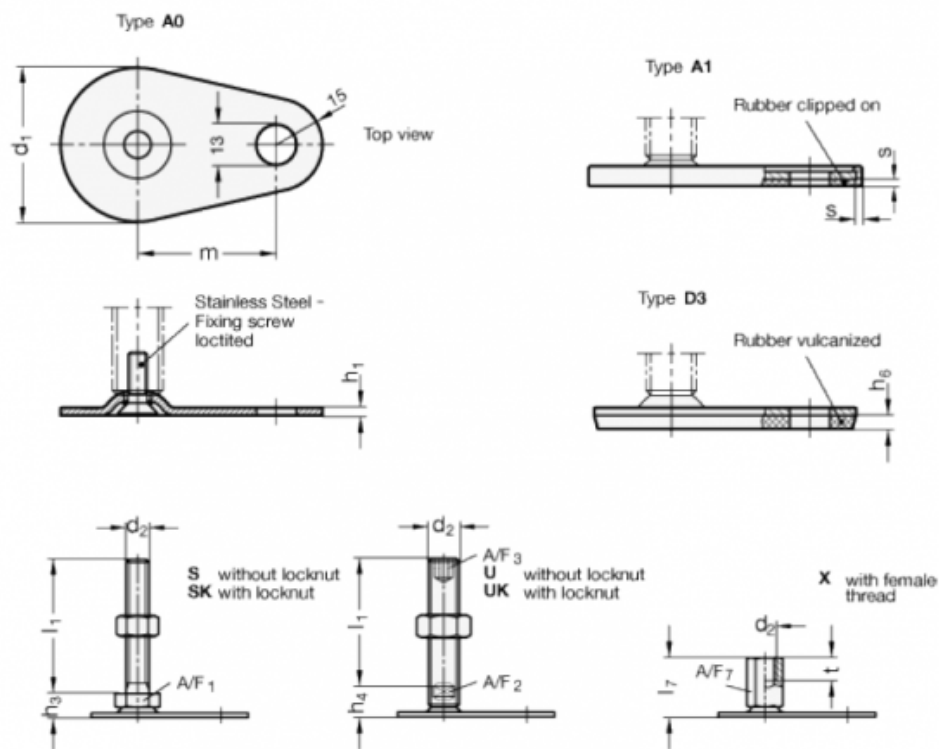

Data Sheet

Article number: 204280M1675D3UK

Description: E+G levelling foot
GN 42-80-M16-75-D3-UK

Note: UK With nut, Hexagon socket at the top, Wrench flat at the bottom

Measures

A/F2 = 12	m = 70
A/F3 = 8	s =
d1 = 80	
d2 = M16	
h1 = 3	
h4 = 18	
h6 = 5	
l1 = 75	